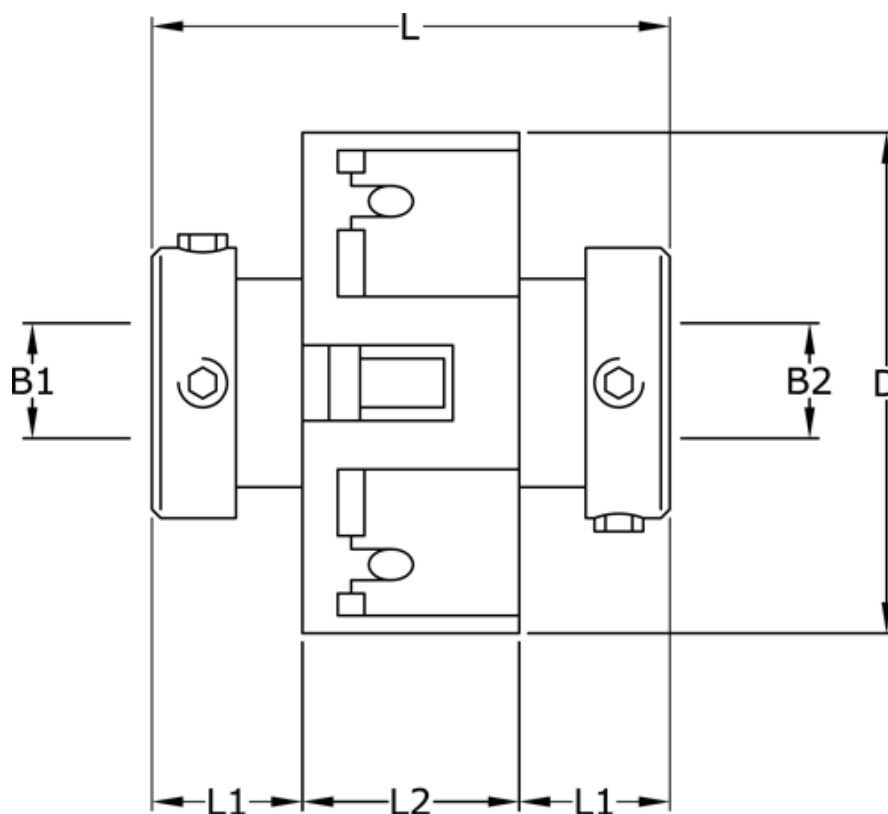

Article number: 3322203704548

Description: Uni-Lat Coupling size 203.70.45.48  
set screw hub, bore 18/20 mm

## Measures

B1	= 18
B2	= 20
D	= 70
L	= 74.0
L1	= 28.5
L2	= 17.0
Screw	= M6